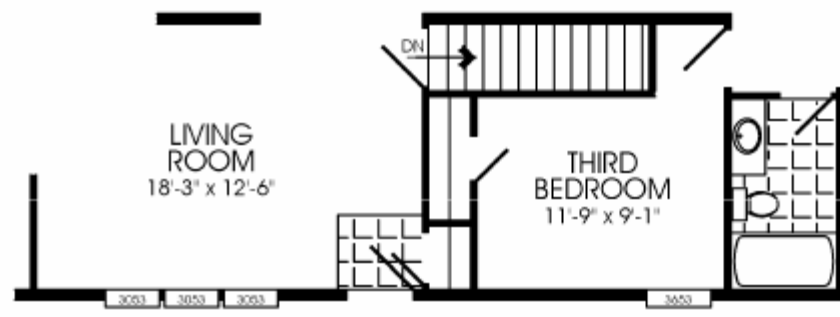

1749 SQ. FT.

4BR, 2BA, FAMILY ROOM

287047

OPTIONAL MASTER BATH  
 FOR 287047

OPTIONAL BASEMENT ENTRY  
 FOR 287047