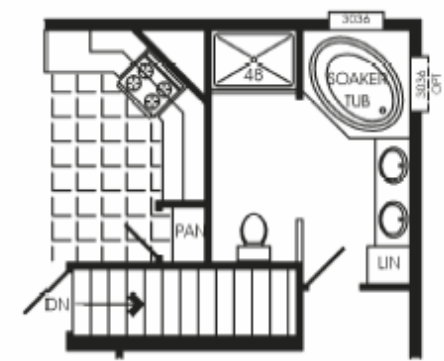

OPTIONAL BASEMENT ENTRY
FOR 327404