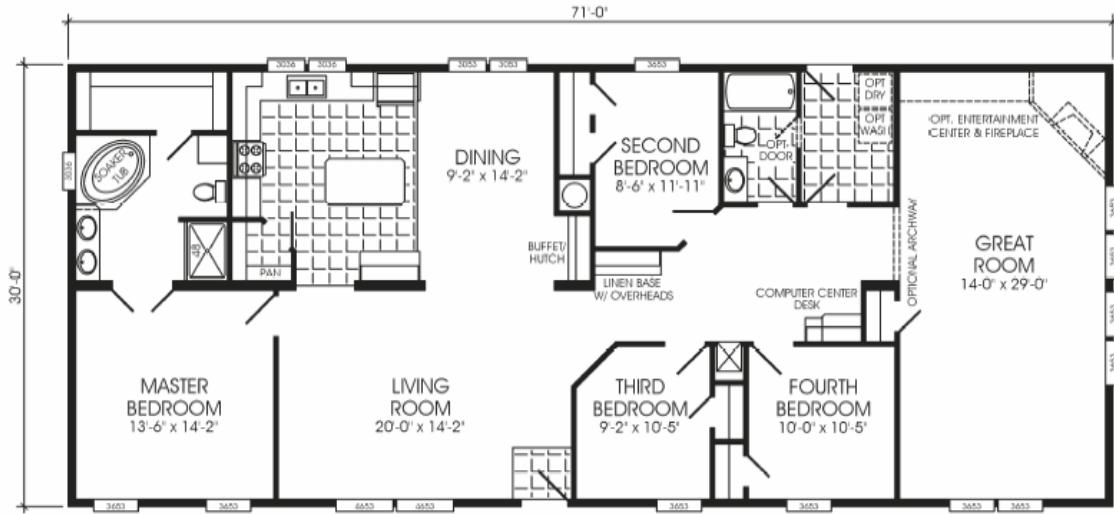

FOR-WARD HOMES, INC.
6512 E. CLEVELAND BLVD.
CALDWELL, IDAHO 83607

homes@for-wardhomes.com
www.for-wardhomes.com
Toll Free: (888) 402-0044

2130 SQ. FT.

OPTIONAL BASEMENT STAIRS
NOT AVAILABLE FOR 327501

4BR, 2BA

327501