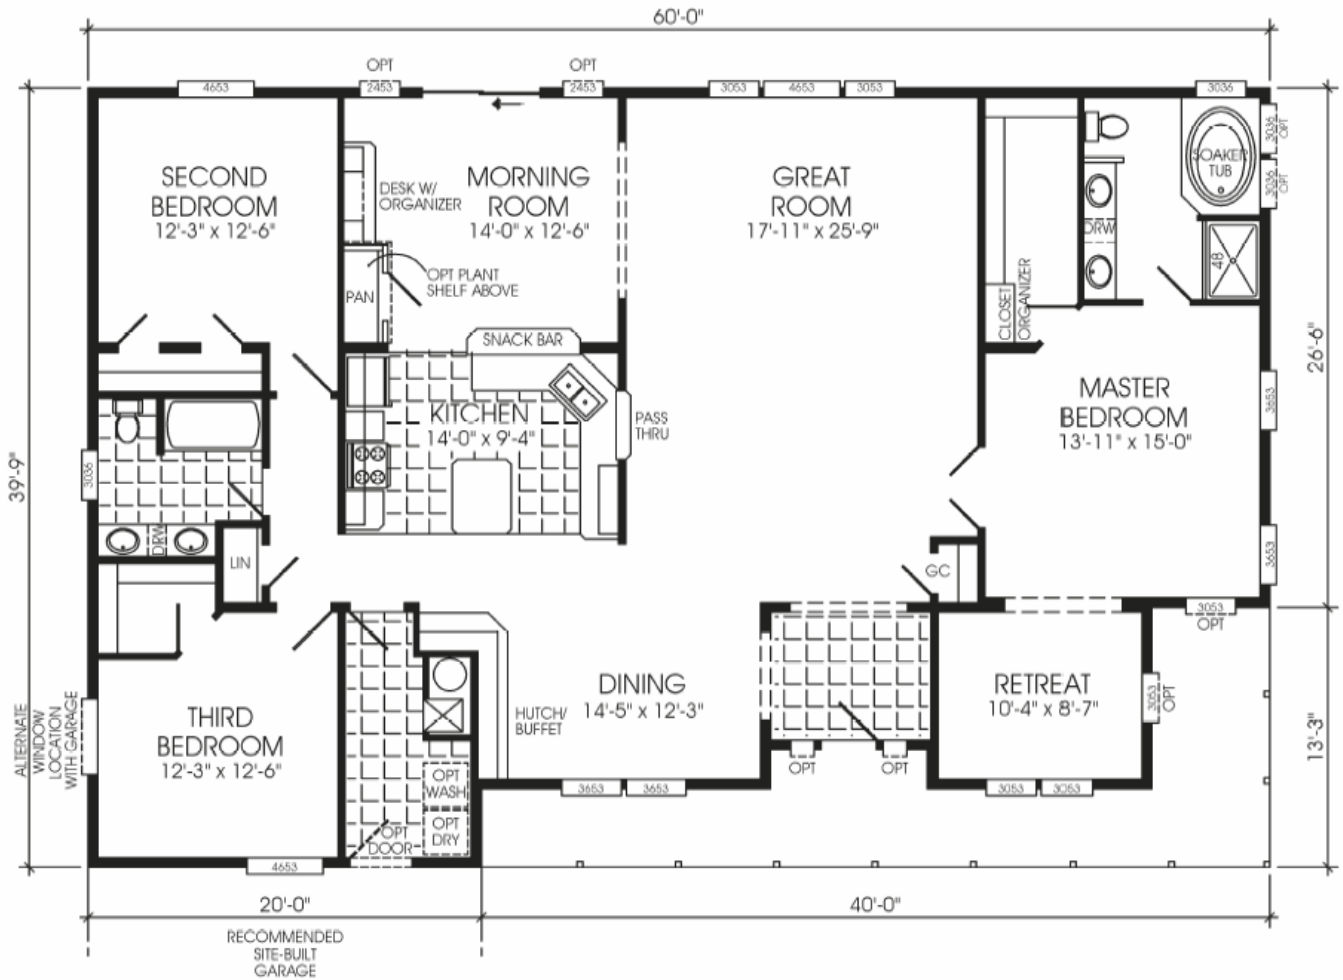

FOR-WARD HOMES, INC.  
 6512 E. CLEVELAND BLVD.  
 CALDWELL, IDAHO 83607

homes@for-wardhomes.com  
 www.for-wardhomes.com  
 Toll Free: (888) 402-0044

2143 SQ. FT.

3BR, 2BA, MASTER SUITE, PORCH

426406

OPTIONAL KITCHEN  
 FOR 426406

OPTIONAL CABINETRY/FIREPLACE  
 FOR 426406

OPTIONAL BASEMENT ENTRY  
 FOR 426406