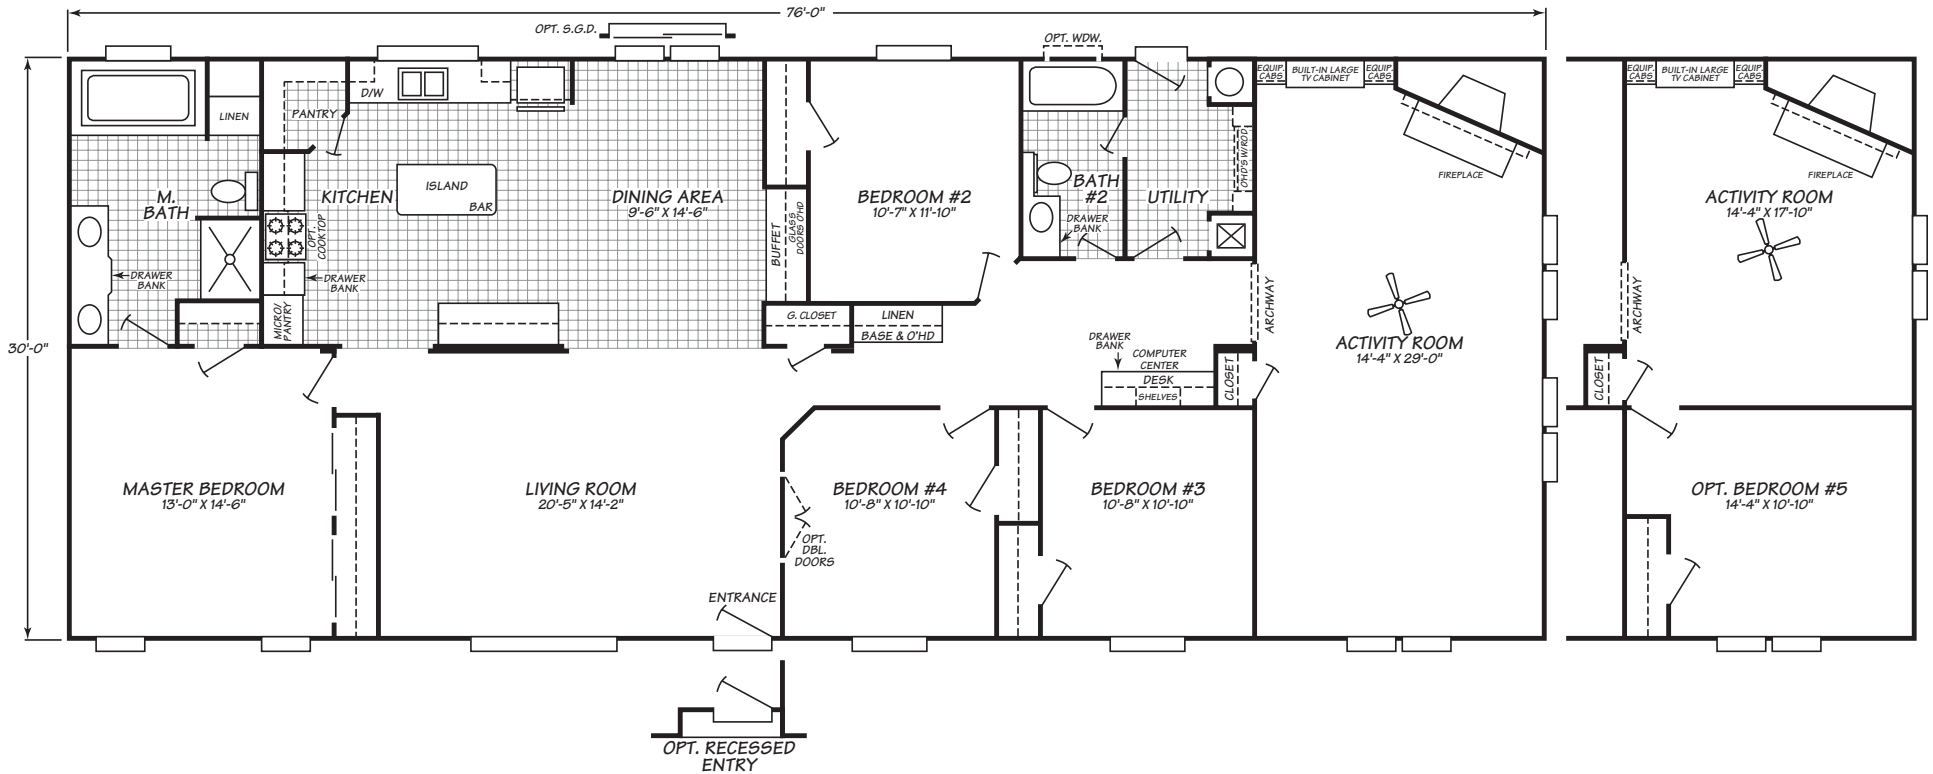

Riverknoll Series Model 0764F

4 Bedrooms • 2 Baths • 2,280 Square Feet

Fleetwood Homes reserves the right to change colors, prices, specifications, models, dimensions and materials without notice. Rendering and diagrams are meant to be representative and, in keeping with Fleetwood's policy of constant updating and improvement, may vary from the actual home. All dimensions are nominal and approximated. Square footage is measured from exterior wall to exterior wall, and is an approximate figure. Length indicated in floorplans is floor length only. The length of the hitch is not included. (Add four feet to arrive at transportable length.) Ask your retailer for specifics. PRICES AND SPECIFICATIONS SUBJECT TO CHANGE WITHOUT NOTICE OR OBLIGATION.

30" Embossed Two Panel White Interior Doors with Lever Handle Contemporary & stylish with easy to use fixtures, creates a designer home look

24 oz. Carpet by Shaw with 6 Lb. Pad High performance carpet in a wide variety of color choices

Foundation Ready Makes installation hassle free

Bath

Drop-in Acrylic Oval Bathtub and 1 Pc. 48" Fiberglass Walk-in Shower in Master Bath Creates "glamour bath" with attractive, custom home style bathtub and shower