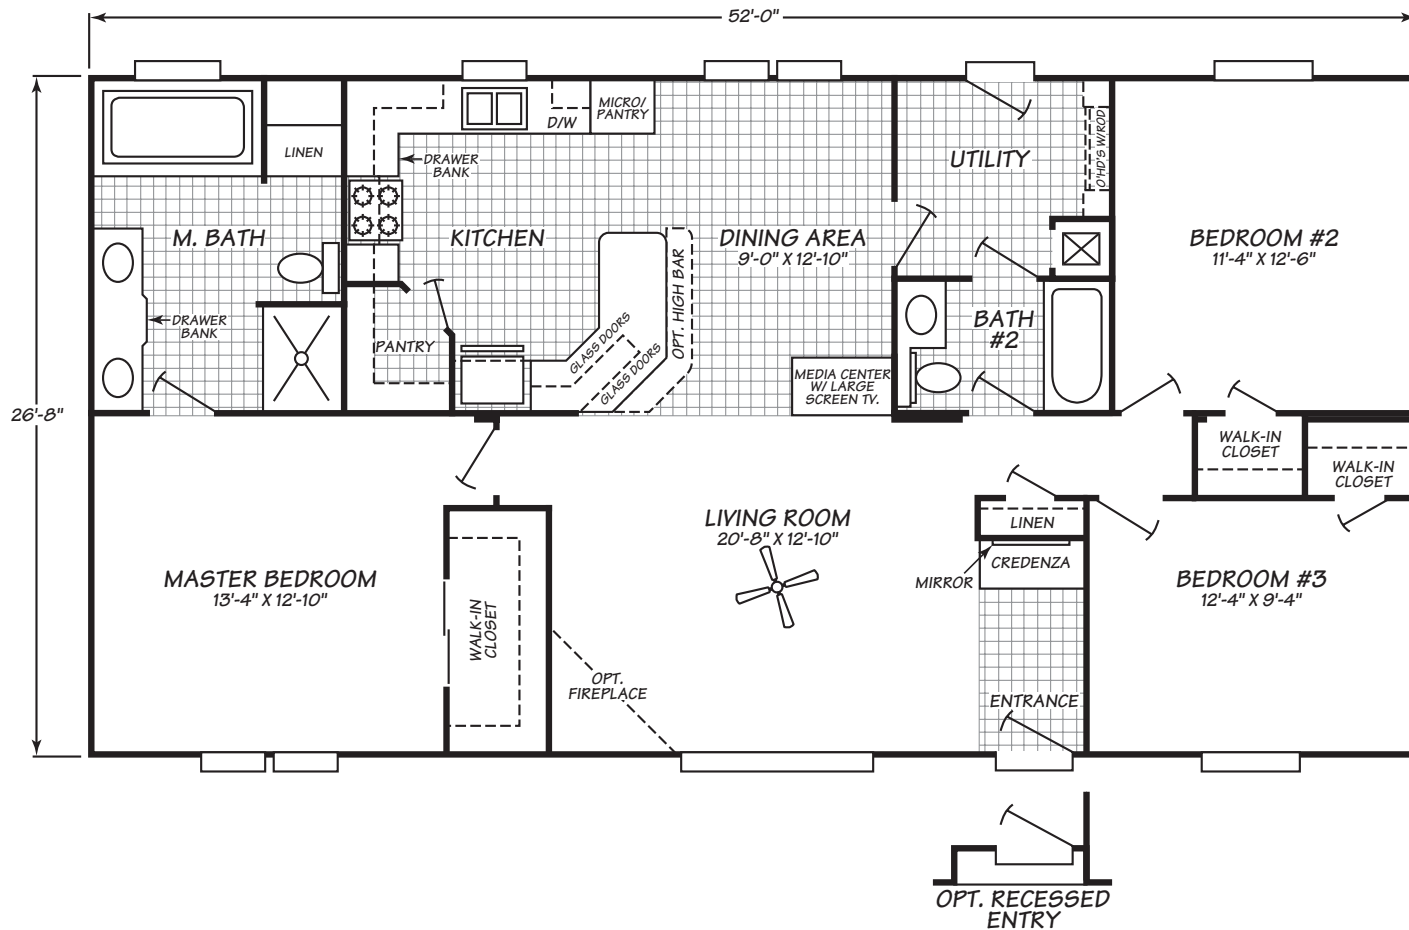

Riverknoll Series Model 4523F

3 Bedrooms • 2 Baths • 1,386 Square Feet

Fleetwood Homes reserves the right to change colors, prices, specifications, models, dimensions and materials without notice. Rendering and diagrams are meant to be representative and, in keeping with Fleetwood's policy of constant updating and improvement, may vary from the actual home. All dimensions are nominal and approximated. Square footage is measured from exterior wall to exterior wall, and is an approximate figure. Length indicated in floorplans is floor length only. The length of the hitch is not included. (Add four feet to arrive at transportable length.) Ask your retailer for specifics. PRICES AND SPECIFICATIONS SUBJECT TO CHANGE WITHOUT NOTICE OR OBLIGATION.

30" Embossed Two Panel White Interior Doors with Lever Handle Contemporary & stylish with easy to use fixtures, creates a designer home look

24 oz. Carpet by Shaw with 6 Lb. Pad High performance carpet in a wide variety of color choices

3/12 Roof Pitch (4713p is 4/12) (Additional Roof Loads and 4/12 or 6/12 Pitch Available Per Plan) Provides the option to customize your roof load requirements and the look of your home

4713p Model Features Log Siding, A Prow Porch, 16" Eaves, and A 4/12 Roof Pitch Popular rustic cabin look with optional standing seam metal roof