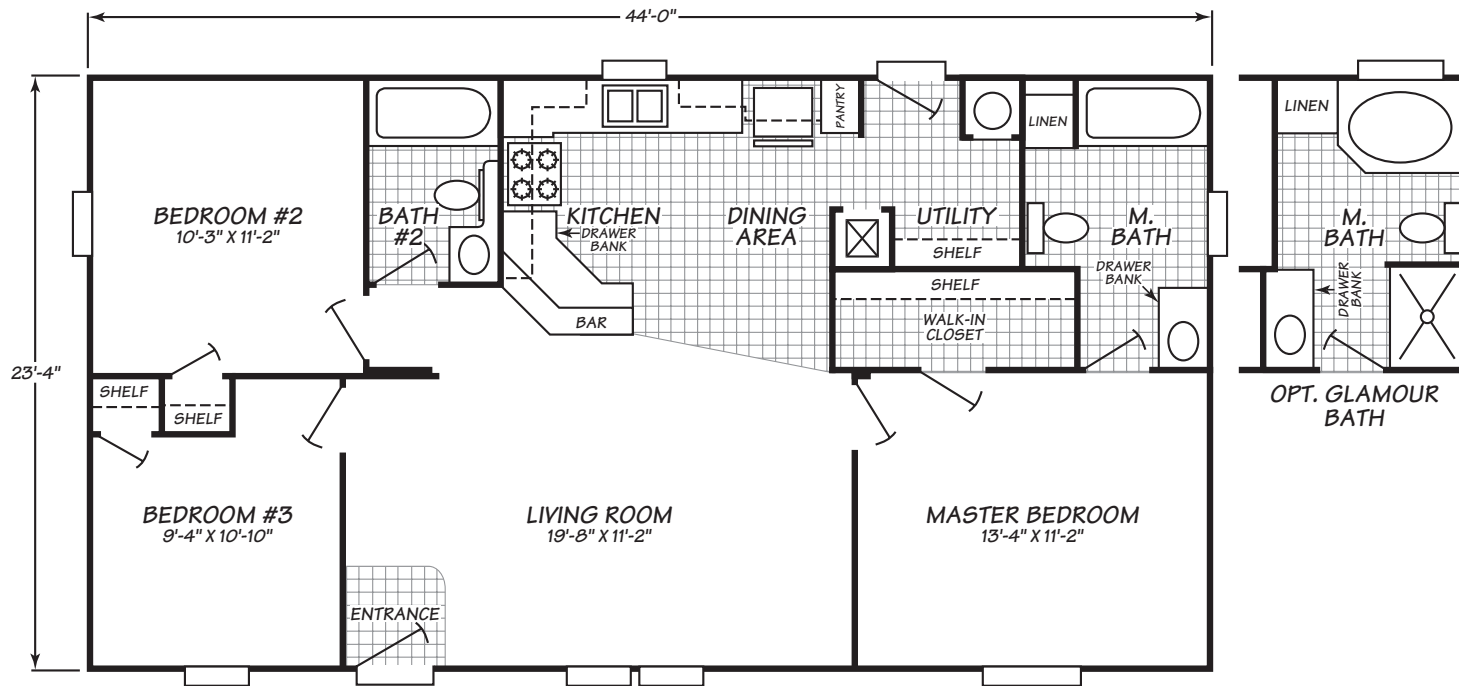

Timberlake Series Model 3443R

3 Bedrooms • 2 Baths • 1,026 Square Feet

Fleetwood Homes reserves the right to change colors, prices, specifications, models, dimensions and materials without notice. Rendering and diagrams are meant to be representative and, in keeping with Fleetwood's policy of constant updating and improvement, may vary from the actual home. All dimensions are nominal and approximated. Square footage is measured from exterior wall to exterior wall, and is an approximate figure. Length indicated in floorplans is floor length only. The length of the hitch is not included. (Add four feet to arrive at transportable length.) Ask your retailer for specifics. PRICES AND SPECIFICATIONS SUBJECT TO CHANGE WITHOUT NOTICE OR OBLIGATION.

Plastic Sink with Dual Handle Plastic Faucets Durable and fashionable fixtures

Dual Handle Plastic Tub/Shower Diverter Attractive and functional designer detail

36" High Countertops in Master Bathroom Designed for convenience and comfort

Banjo Countertop in Guest Baths Space-saving countertop design, ideal for health & beauty products

Towel Bar & Tissue Holders Ready to move in with the convenience of towel and tissue placements

Exhaust Fan Circulates air and reduces moisture