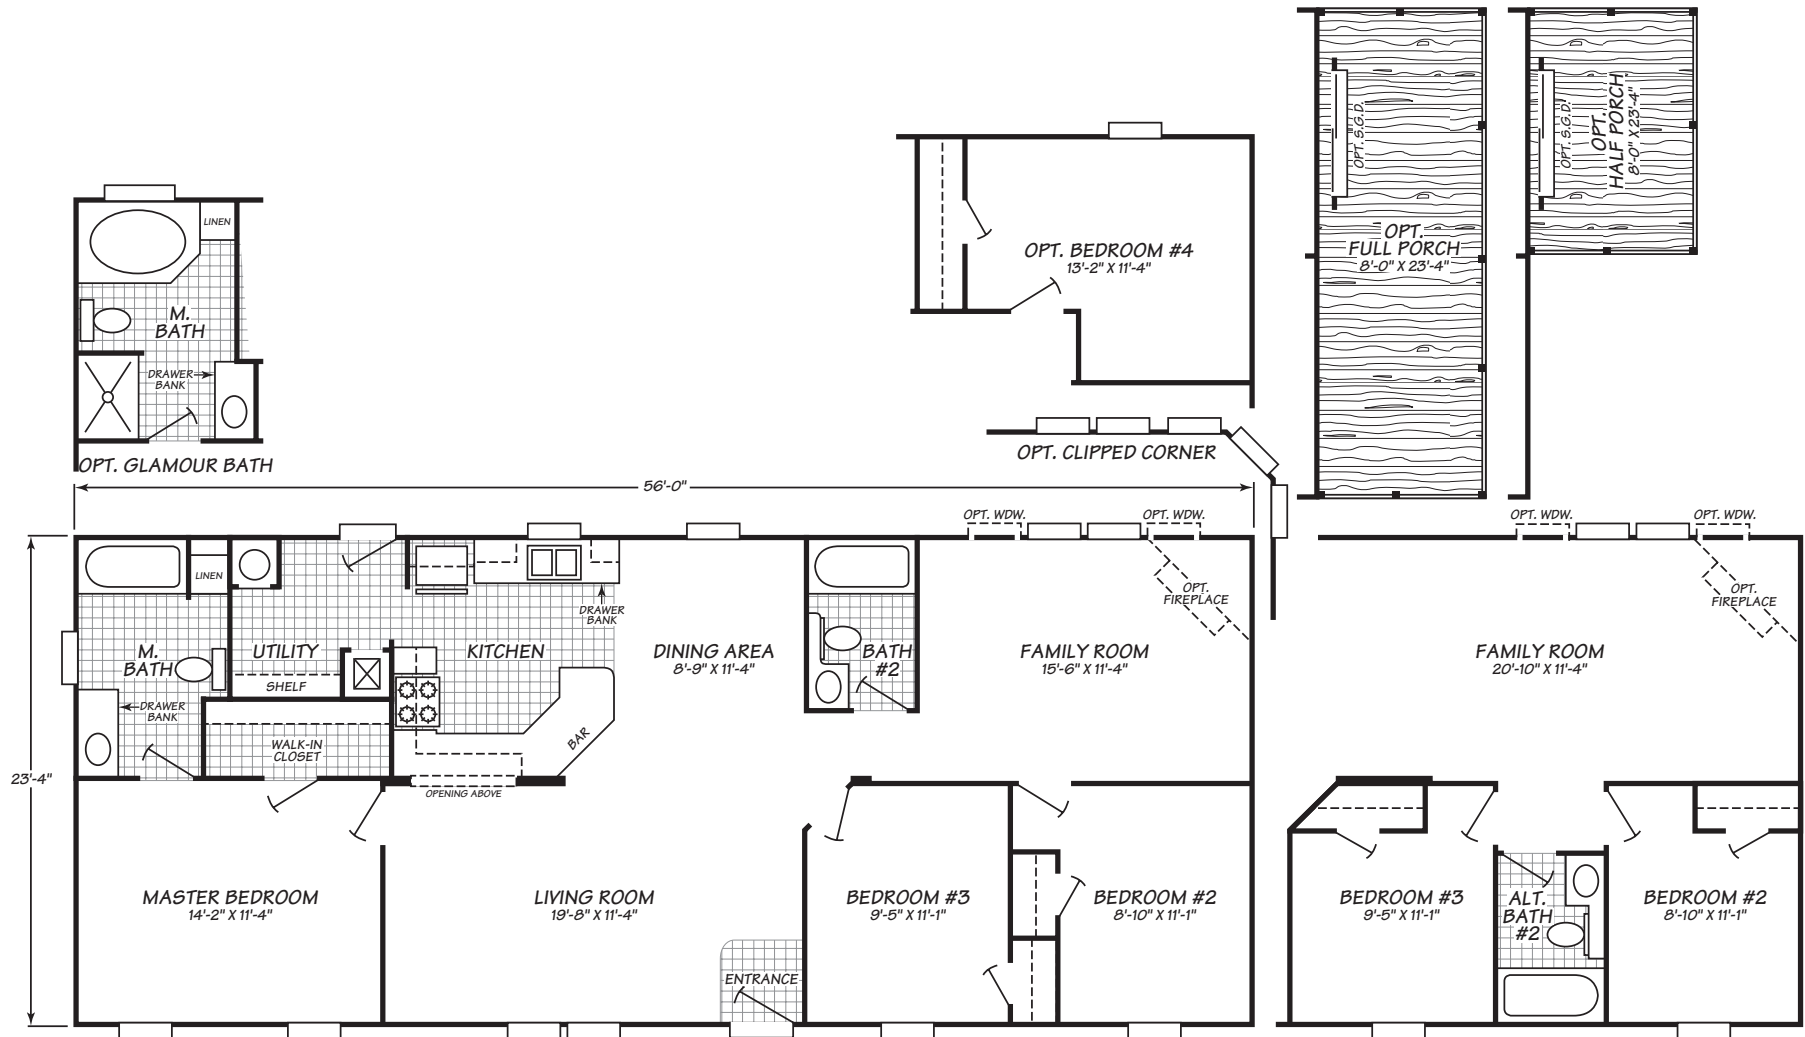

Timberlake Series Model 3563R

3 Bedrooms • 2 Baths • 1,306 Square Feet

Fleetwood Homes reserves the right to change colors, prices, specifications, models, dimensions and materials without notice. Rendering and diagrams are meant to be representative and, in keeping with Fleetwood's policy of constant updating and improvement, may vary from the actual home. All dimensions are nominal and approximated. Square footage is measured from exterior wall to exterior wall, and is an approximate figure. Length indicated in floorplans is floor length only. The length of the hitch is not included. (Add four feet to arrive at transportable length.) Ask your retailer for specifics. PRICES AND SPECIFICATIONS SUBJECT TO CHANGE WITHOUT NOTICE OR OBLIGATION.

36X80" Steel in-Swing Front Door with Deadbolt Extra-wide entryway for secure and improved access

32X80" 9-Lite Steel in-Swing Rear Door with Deadbolt Durable, attractive entry provides additional security and more natural light