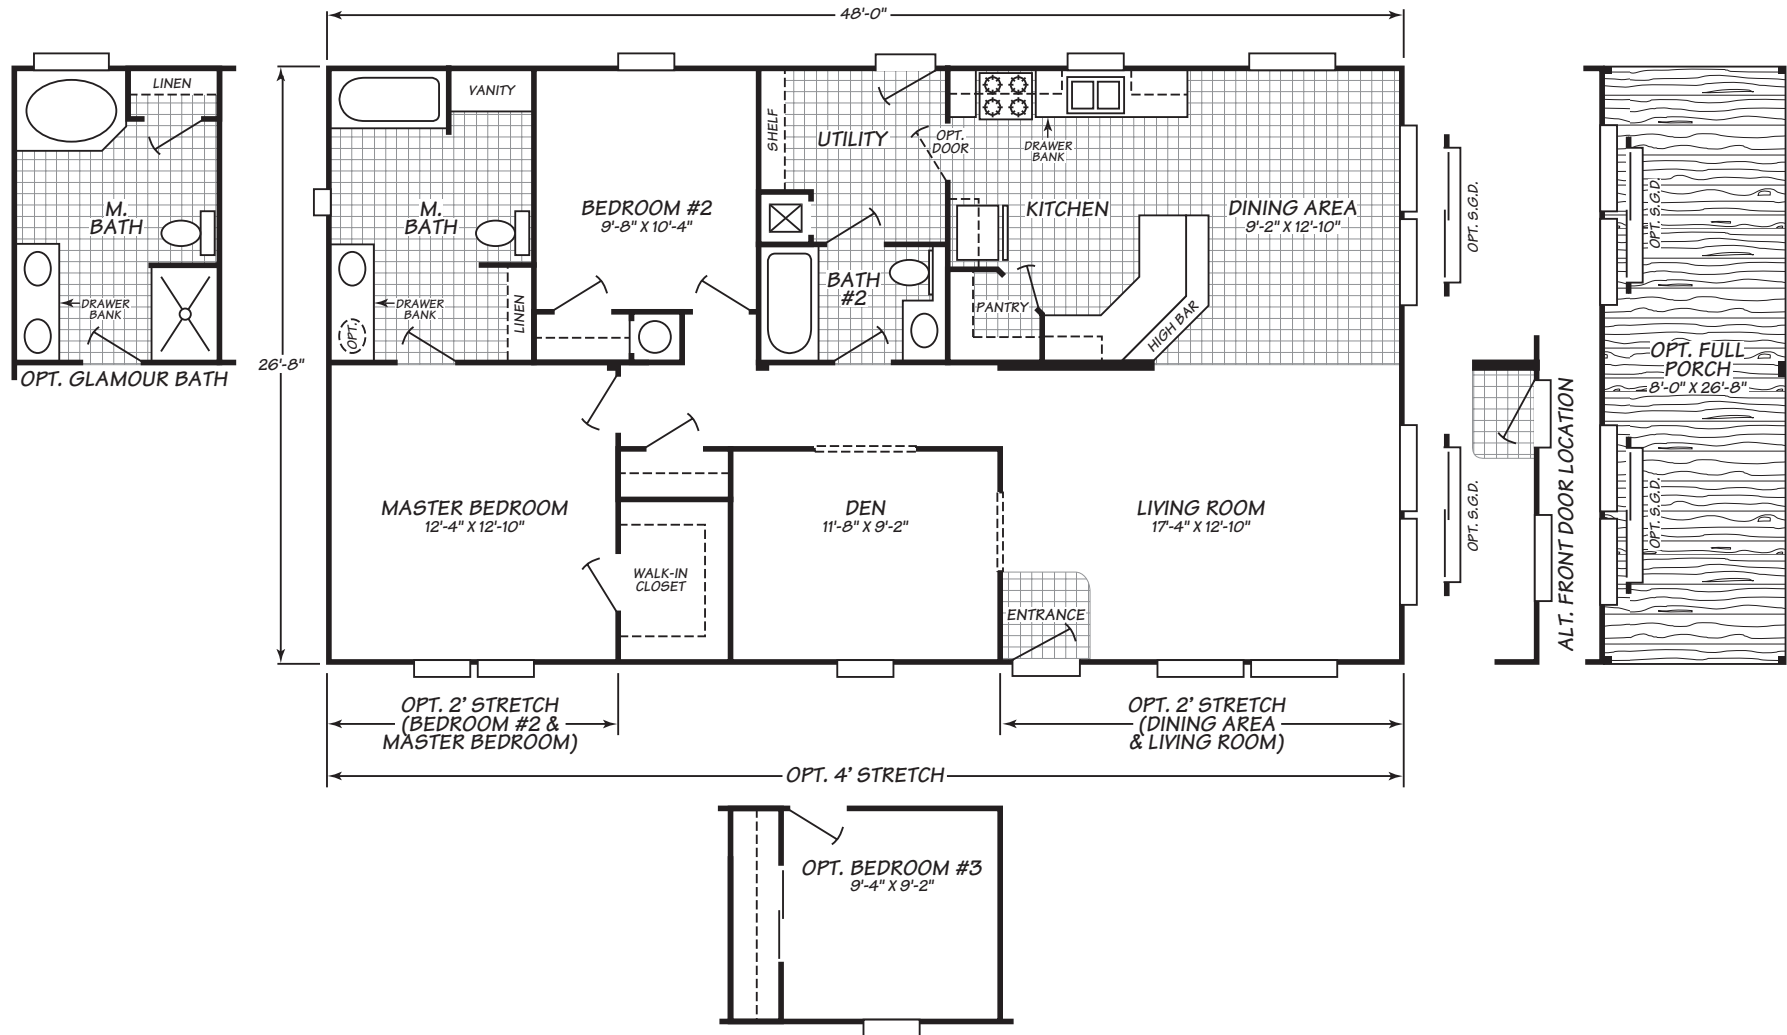

# Timberlake Series Model 4482L

2 Bedrooms • 2 Baths • 1,279 Square Feet

Fleetwood Homes reserves the right to change colors, prices, specifications, models, dimensions and materials without notice. Rendering and diagrams are meant to be representative and, in keeping with Fleetwood's policy of constant updating and improvement, may vary from the actual home. All dimensions are nominal and approximated. Square footage is measured from exterior wall to exterior wall, and is an approximate figure. Length indicated in floorplans is floor length only. The length of the hitch is not included. (Add four feet to arrive at transportable length.) Ask your retailer for specifics. PRICES AND SPECIFICATIONS SUBJECT TO CHANGE WITHOUT NOTICE OR OBLIGATION.