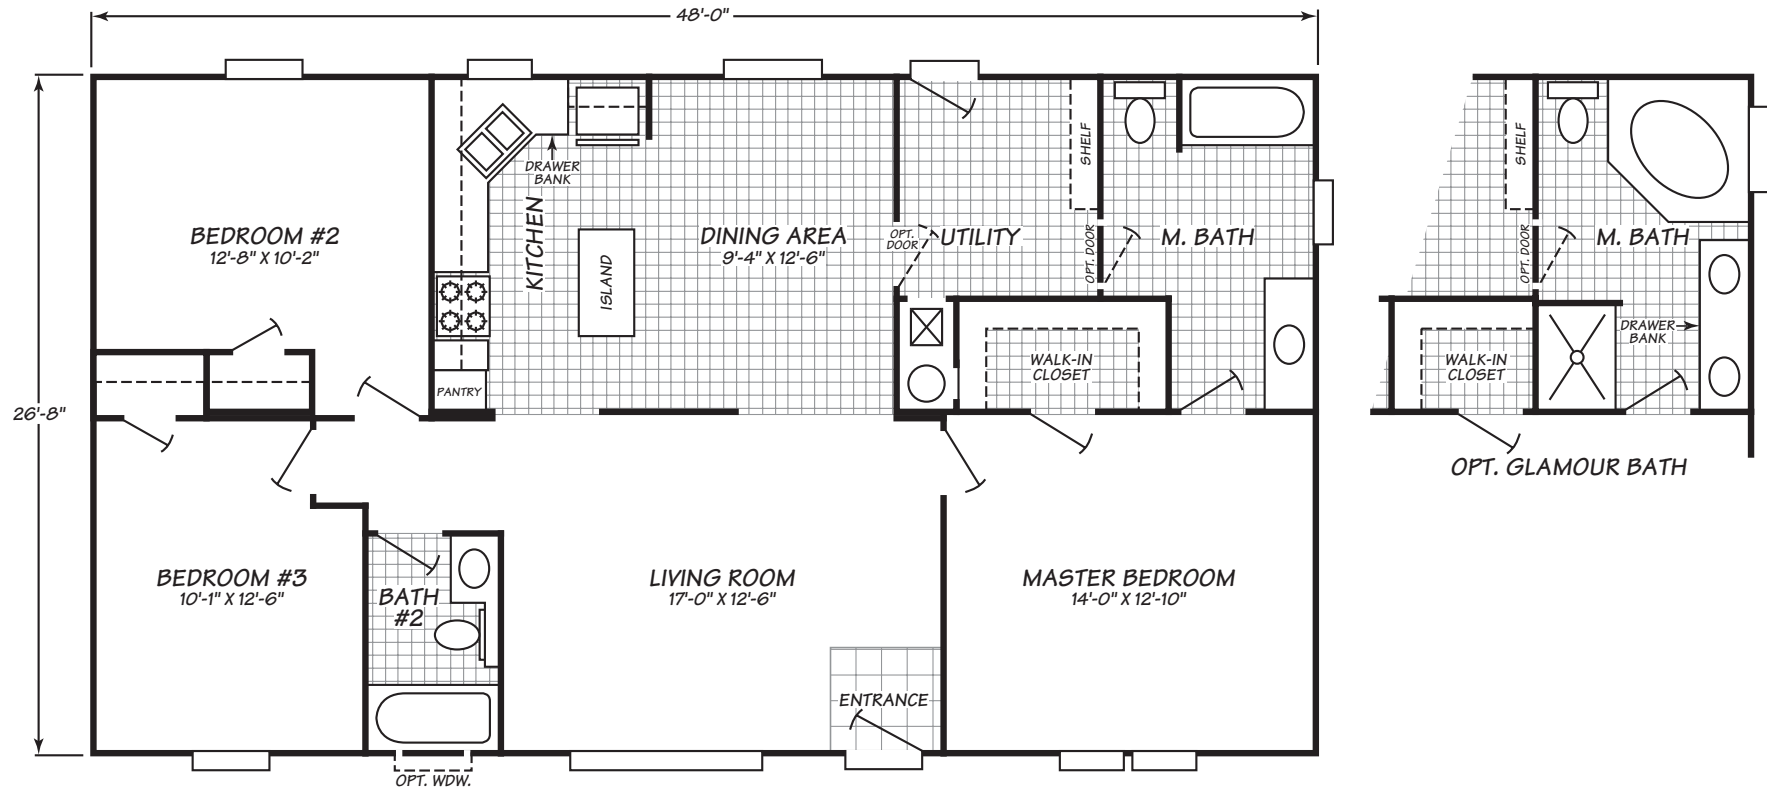

Timberlake Series Model 4483T

3 Bedrooms • 2 Baths • 1,279 Square Feet

Fleetwood Homes reserves the right to change colors, prices, specifications, models, dimensions and materials without notice. Rendering and diagrams are meant to be representative and, in keeping with Fleetwood's policy of constant updating and improvement, may vary from the actual home. All dimensions are nominal and approximated. Square footage is measured from exterior wall to exterior wall, and is an approximate figure. Length indicated in floorplans is floor length only. The length of the hitch is not included. (Add four feet to arrive at transportable length.) Ask your retailer for specifics. PRICES AND SPECIFICATIONS SUBJECT TO CHANGE WITHOUT NOTICE OR OBLIGATION.

36X80" Steel in-Swing Front Door with Deadbolt Extra-wide entryway for secure and improved access

32X80" 9-Lite Steel in-Swing Rear Door with Deadbolt Durable, attractive entry provides additional security and more natural light

Plastic Sink with Dual Handle Plastic Faucets Durable and fashionable fixtures

Dual Handle Plastic Tub/Shower Diverter Attractive and functional designer detail

36" High Countertops in Master Bathroom Designed for convenience and comfort

Banjo Countertop in Guest Baths Space-saving countertop design, ideal for health & beauty products

Towel Bar & Tissue Holders Ready to move in with the convenience of towel and tissue placements

Exhaust Fan Circulates air and reduces moisture