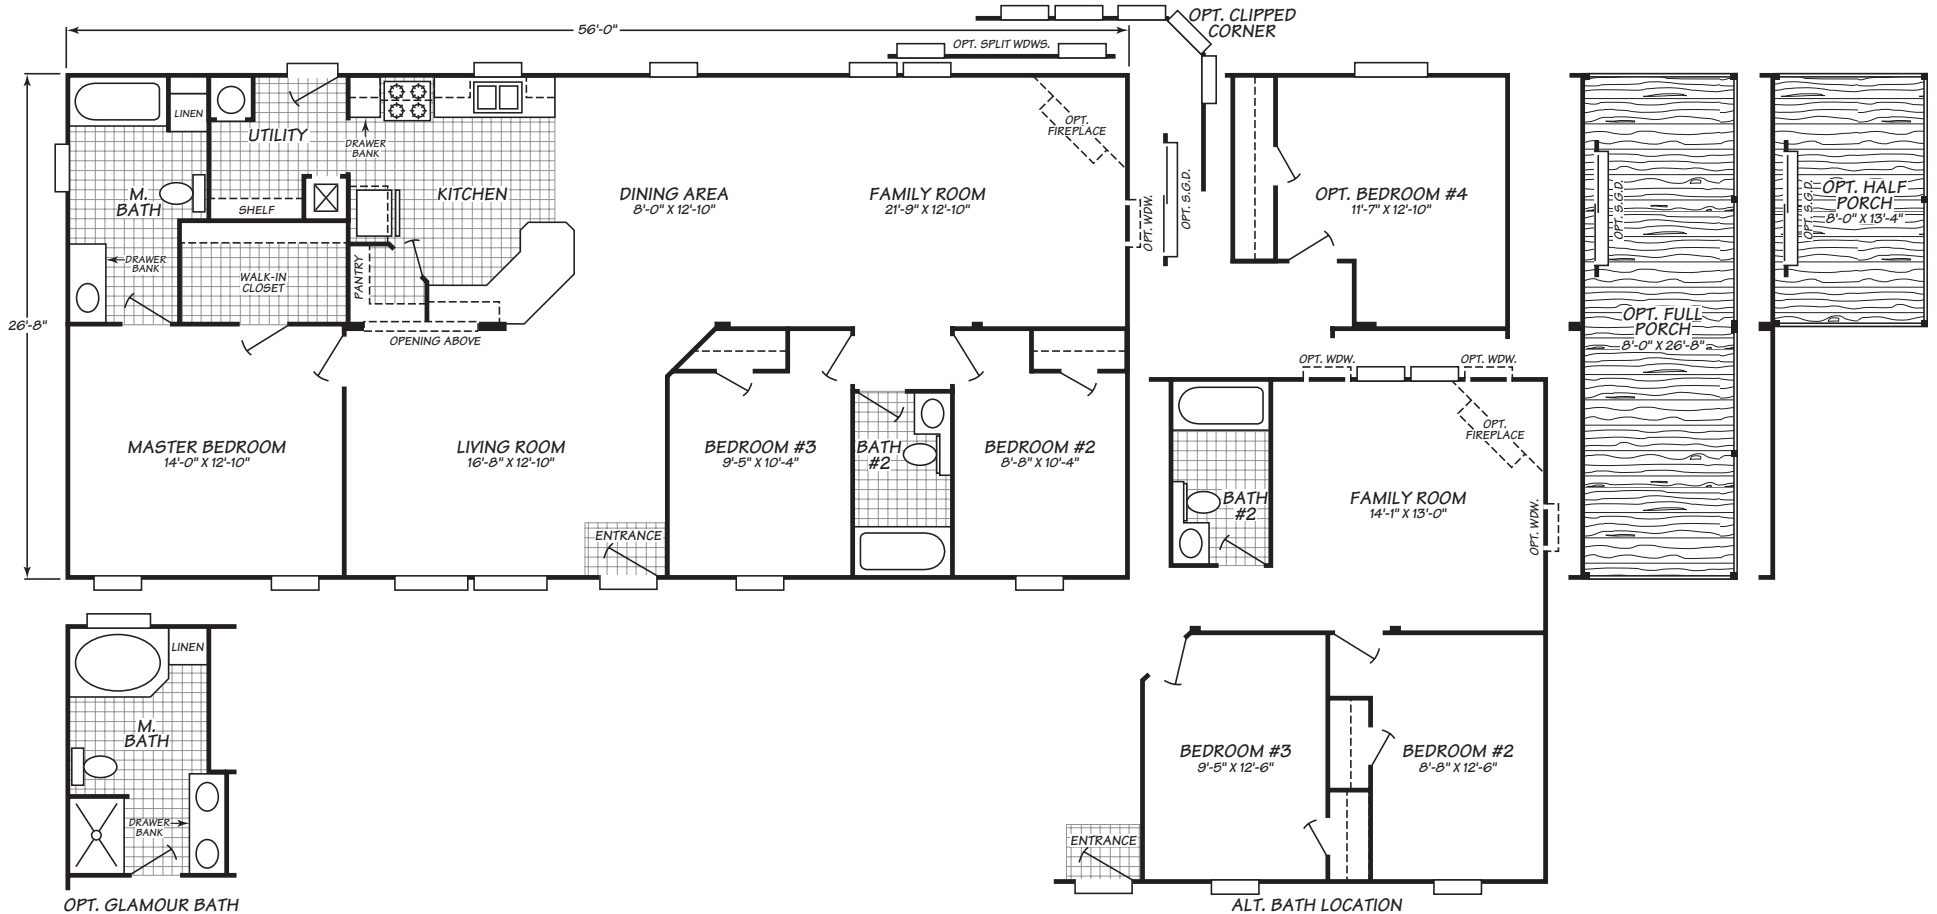

Timberlake Series Model 4563R

3 Bedrooms • 2 Baths • 1,492 Square Feet

Fleetwood Homes reserves the right to change colors, prices, specifications, models, dimensions and materials without notice. Rendering and diagrams are meant to be representative and, in keeping with Fleetwood's policy of constant updating and improvement, may vary from the actual home. All dimensions are nominal and approximated. Square footage is measured from exterior wall to exterior wall, and is an approximate figure. Length indicated in floorplans is floor length only. The length of the hitch is not included. (Add four feet to arrive at transportable length.) Ask your retailer for specifics. PRICES AND SPECIFICATIONS SUBJECT TO CHANGE WITHOUT NOTICE OR OBLIGATION.

36X80" Steel in-Swing Front Door with Deadbolt Extra-wide entryway for secure and improved access

32X80" 9-Lite Steel in-Swing Rear Door with Deadbolt Durable, attractive entry provides additional security and more natural light