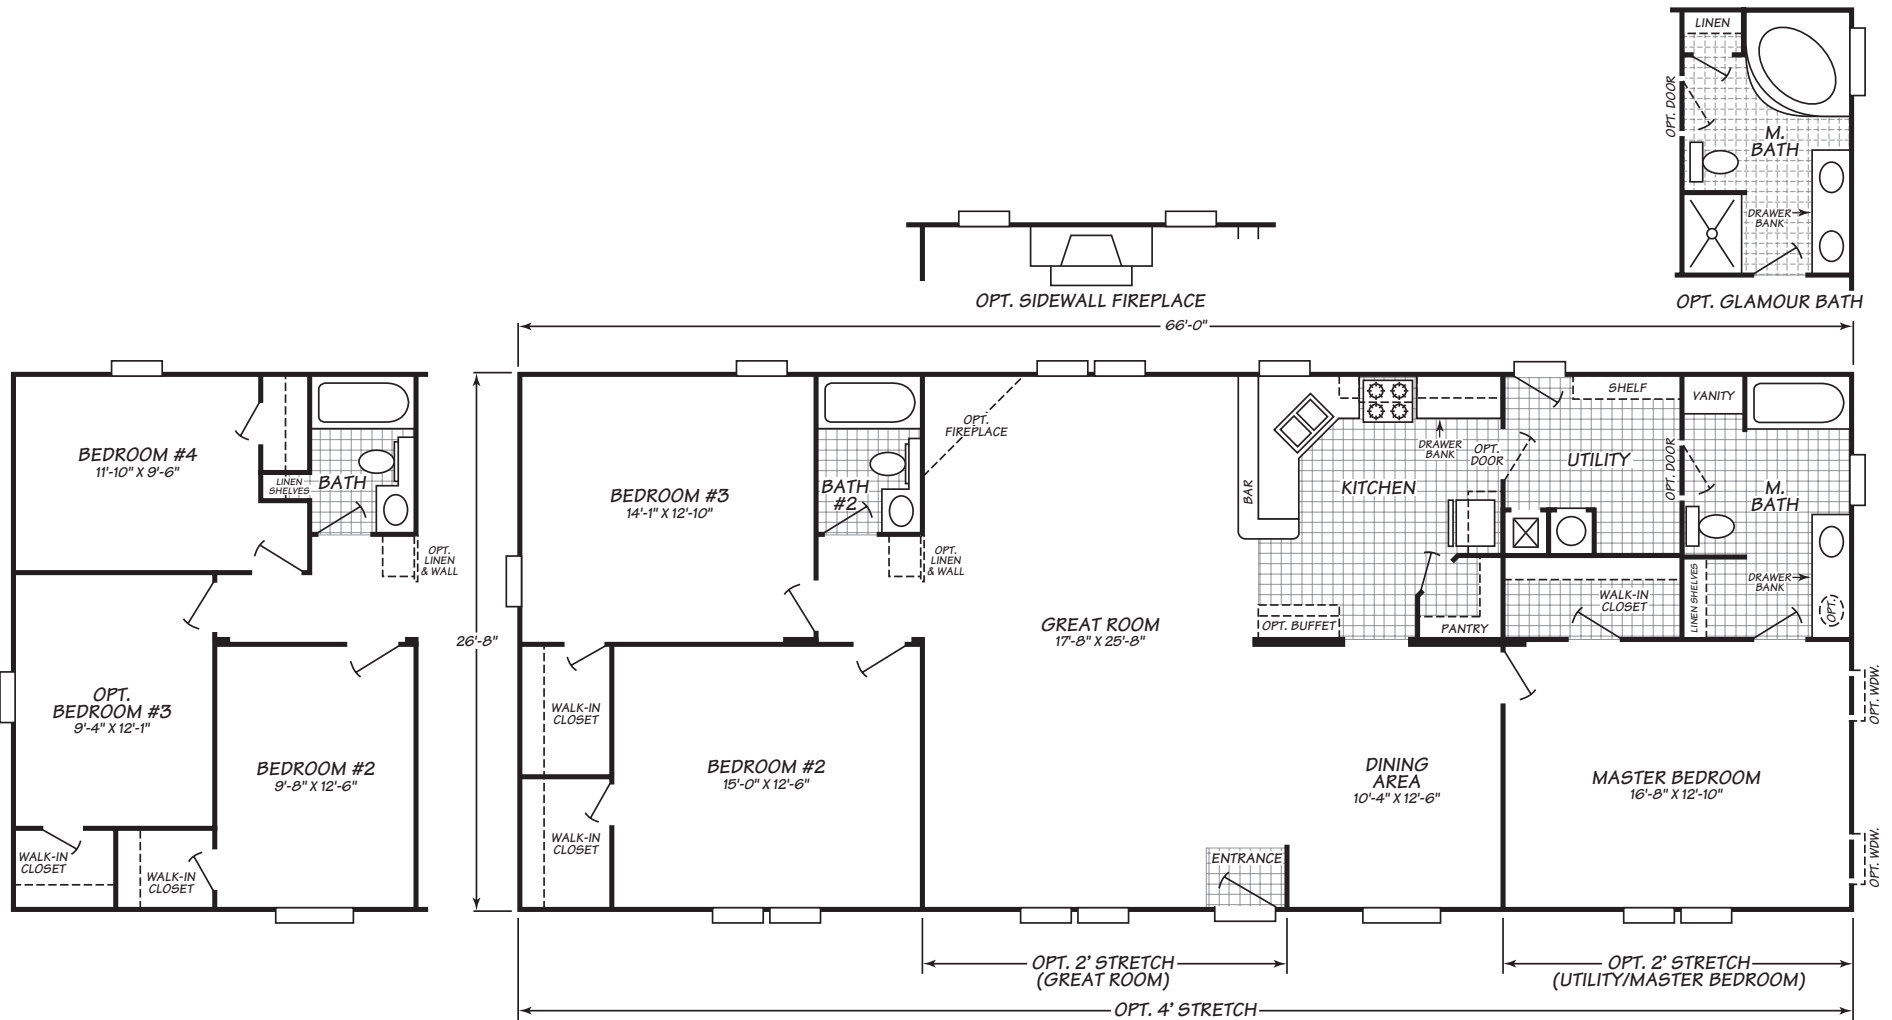

Timberlake Series Model 4663B

3 Bedrooms • 2 Baths • 1,759 Square Feet

Fleetwood Homes reserves the right to change colors, prices, specifications, models, dimensions and materials without notice. Rendering and diagrams are meant to be representative and, in keeping with Fleetwood's policy of constant updating and improvement, may vary from the actual home. All dimensions are nominal and approximated. Square footage is measured from exterior wall to exterior wall, and is an approximate figure. Length indicated in floorplans is floor length only. The length of the hitch is not included. (Add four feet to arrive at transportable length.) Ask your retailer for specifics. PRICES AND SPECIFICATIONS SUBJECT TO CHANGE WITHOUT NOTICE OR OBLIGATION.

36X80" Steel in-Swing Front Door with Deadbolt Extra-wide entryway for secure and improved access

32X80" 9-Lite Steel in-Swing Rear Door with Deadbolt Durable, attractive entry provides additional security and more natural light