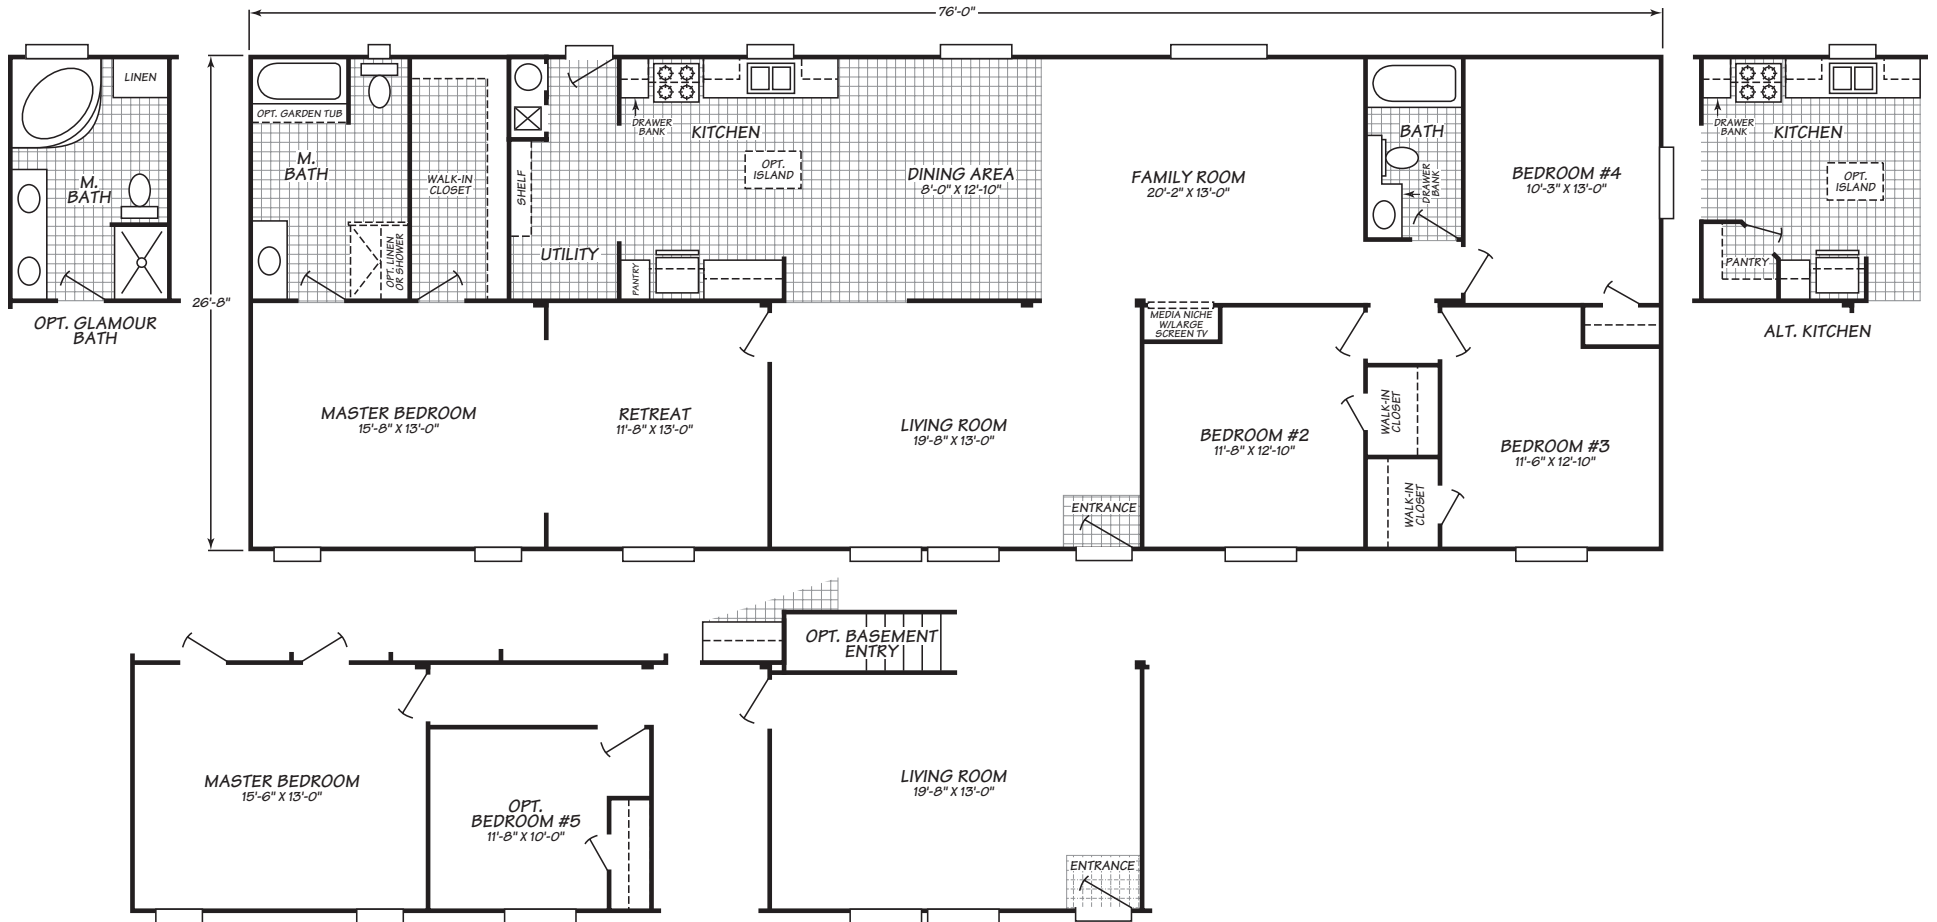

Timberlake Series Model 4764X

4 Bedrooms • 2 Baths • 2,026 Square Feet

Fleetwood Homes reserves the right to change colors, prices, specifications, models, dimensions and materials without notice. Rendering and diagrams are meant to be representative and, in keeping with Fleetwood's policy of constant updating and improvement, may vary from the actual home. All dimensions are nominal and approximated. Square footage is measured from exterior wall to exterior wall, and is an approximate figure. Length indicated in floorplans is floor length only. The length of the hitch is not included. (Add four feet to arrive at transportable length.) Ask your retailer for specifics. PRICES AND SPECIFICATIONS SUBJECT TO CHANGE WITHOUT NOTICE OR OBLIGATION.

36X80" Steel in-Swing Front Door with Deadbolt Extra-wide entryway for secure and improved access

32X80" 9-Lite Steel in-Swing Rear Door with Deadbolt Durable, attractive entry provides additional security and more natural light