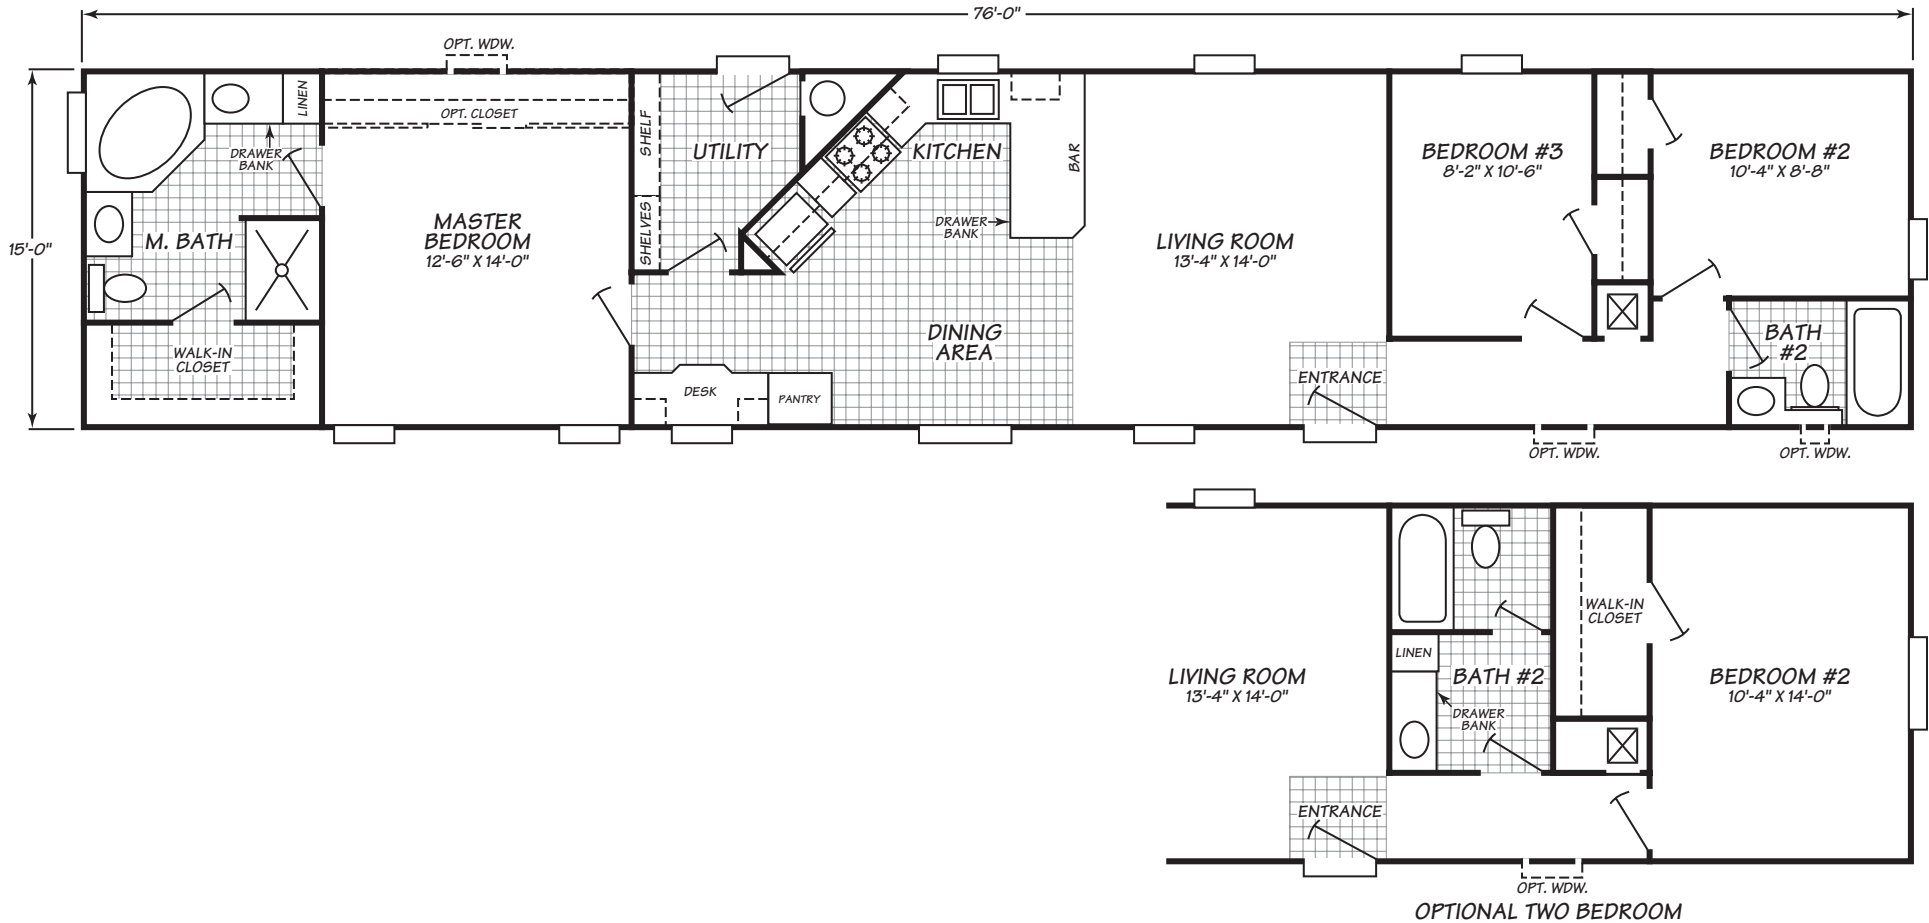

Timberlake Series Model 6763B

3 Bedrooms • 2 Baths • 1,140 Square Feet

Fleetwood Homes reserves the right to change colors, prices, specifications, models, dimensions and materials without notice. Rendering and diagrams are meant to be representative and, in keeping with Fleetwood's policy of constant updating and improvement, may vary from the actual home. All dimensions are nominal and approximated. Square footage is measured from exterior wall to exterior wall, and is an approximate figure. Length indicated in floorplans is floor length only. The length of the hitch is not included. (Add four feet to arrive at transportable length.) Ask your retailer for specifics. PRICES AND SPECIFICATIONS SUBJECT TO CHANGE WITHOUT NOTICE OR OBLIGATION.

36X80" Steel in-Swing Front Door with Deadbolt Extra-wide entryway for secure and improved access

32X80" 9-Lite Steel in-Swing Rear Door with Deadbolt Durable, attractive entry provides additional security and more natural light